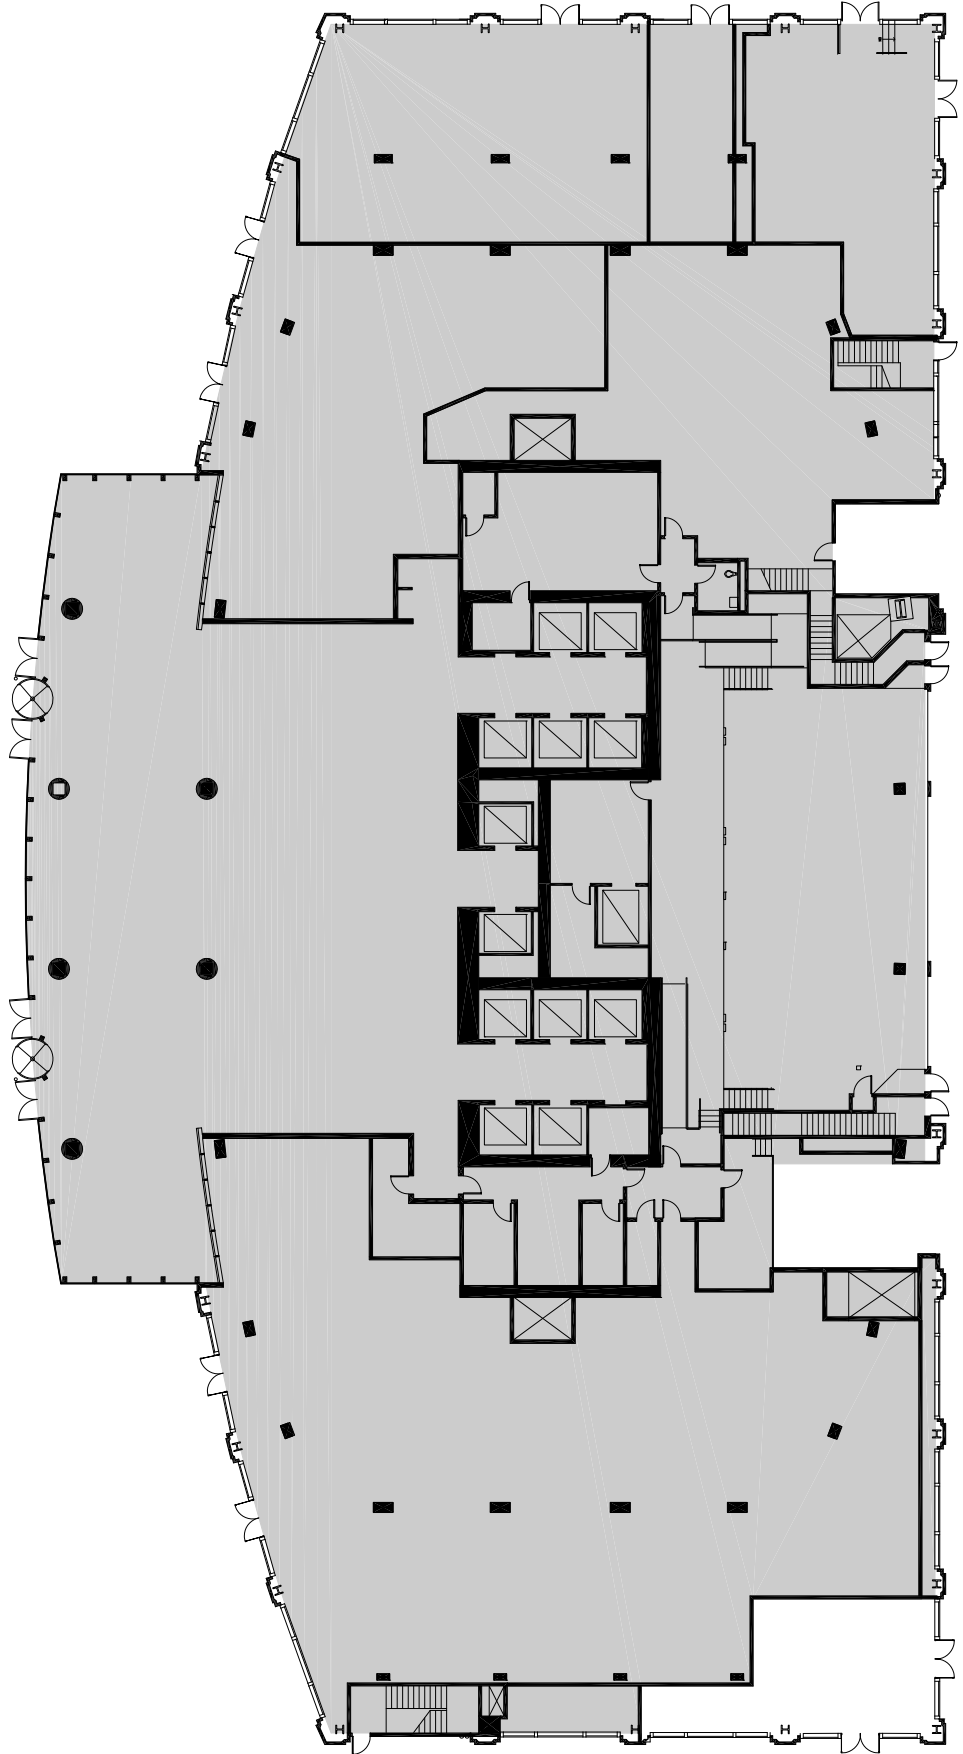

CLAY STREET

11TH STREET

JEFFERSON STREET

12TH STREET

# SUITE 110

SCALE: 1/32" = 1'-0"

PAGE SIZE: 8.5" X 11"