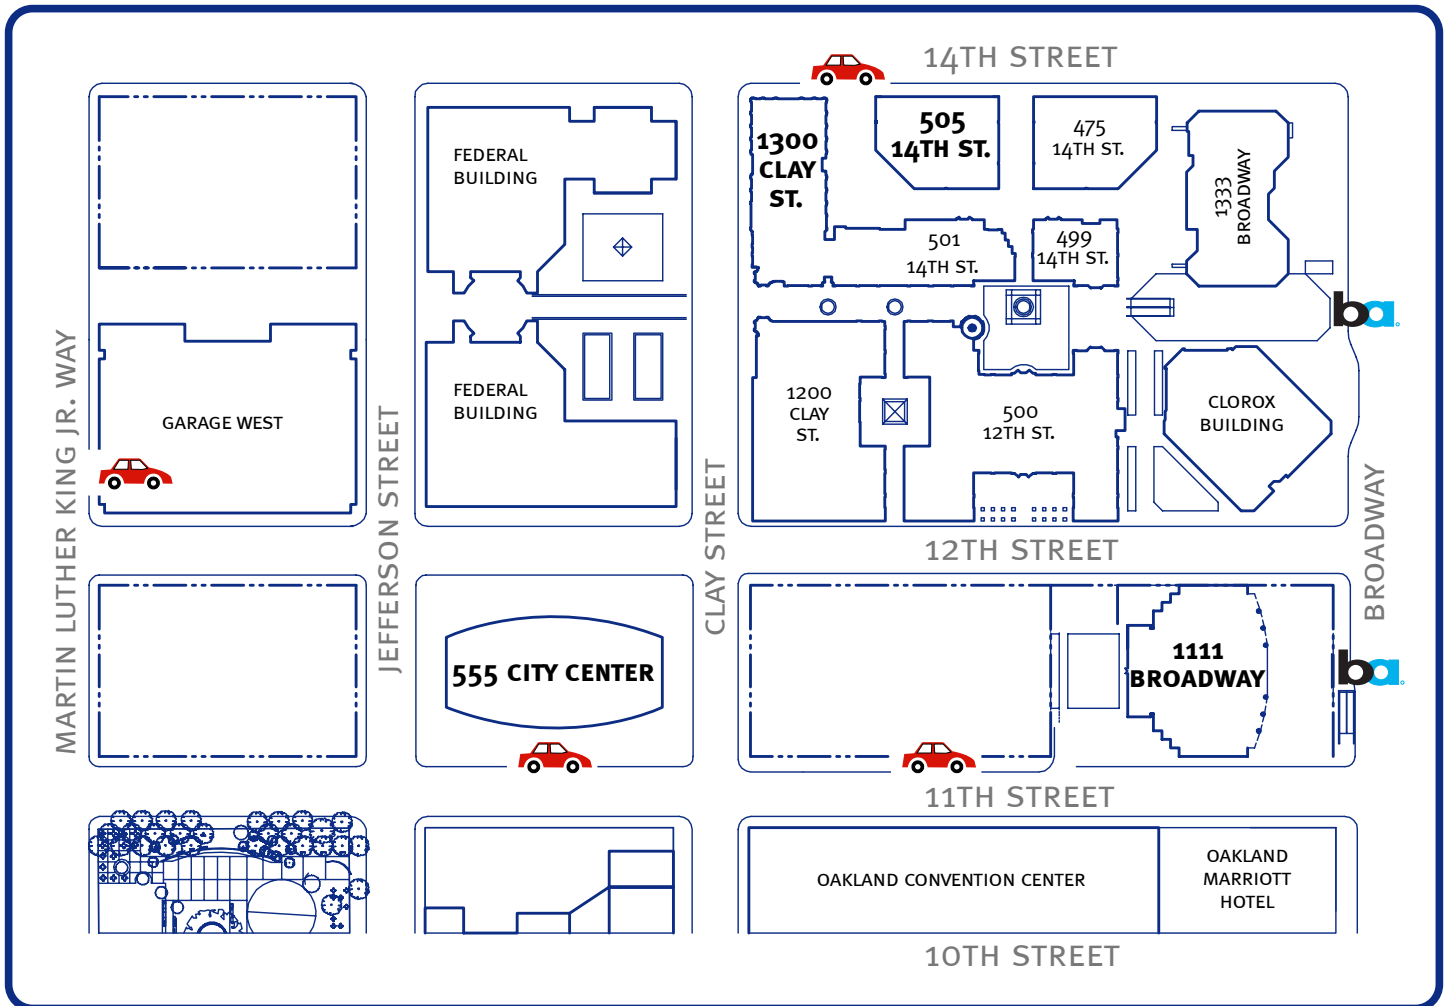

OAKLAND CITY CENTER

DIRECTIONS

From Contra Costa County - Take Highway 24 west through the Caldecott Tunnel. Take Highway 980 south to the 11th Street exit. Turn left onto 11th Street and continue through three lights.

From Marin County - Take the San Rafael Bridge to Highway 580 and merge into to Interstate 80 West. At the San Francisco /Oakland Interchange, take Highway 580 East. Take the Highway 980/Downtown Oakland exit. Turn left onto 11th Street, and continue through three lights.

From Pleasanton/Livermore - Take Highway 580 to Oakland. Take the Downtown Oakland exit onto Highway 980. Continue to the 11th Street exit. Turn left onto 11th Street and continue through three lights.

PARKING

Parking is available in three garages servicing City Center and one peripheral parking lot. Entrances are noted with car symbols.